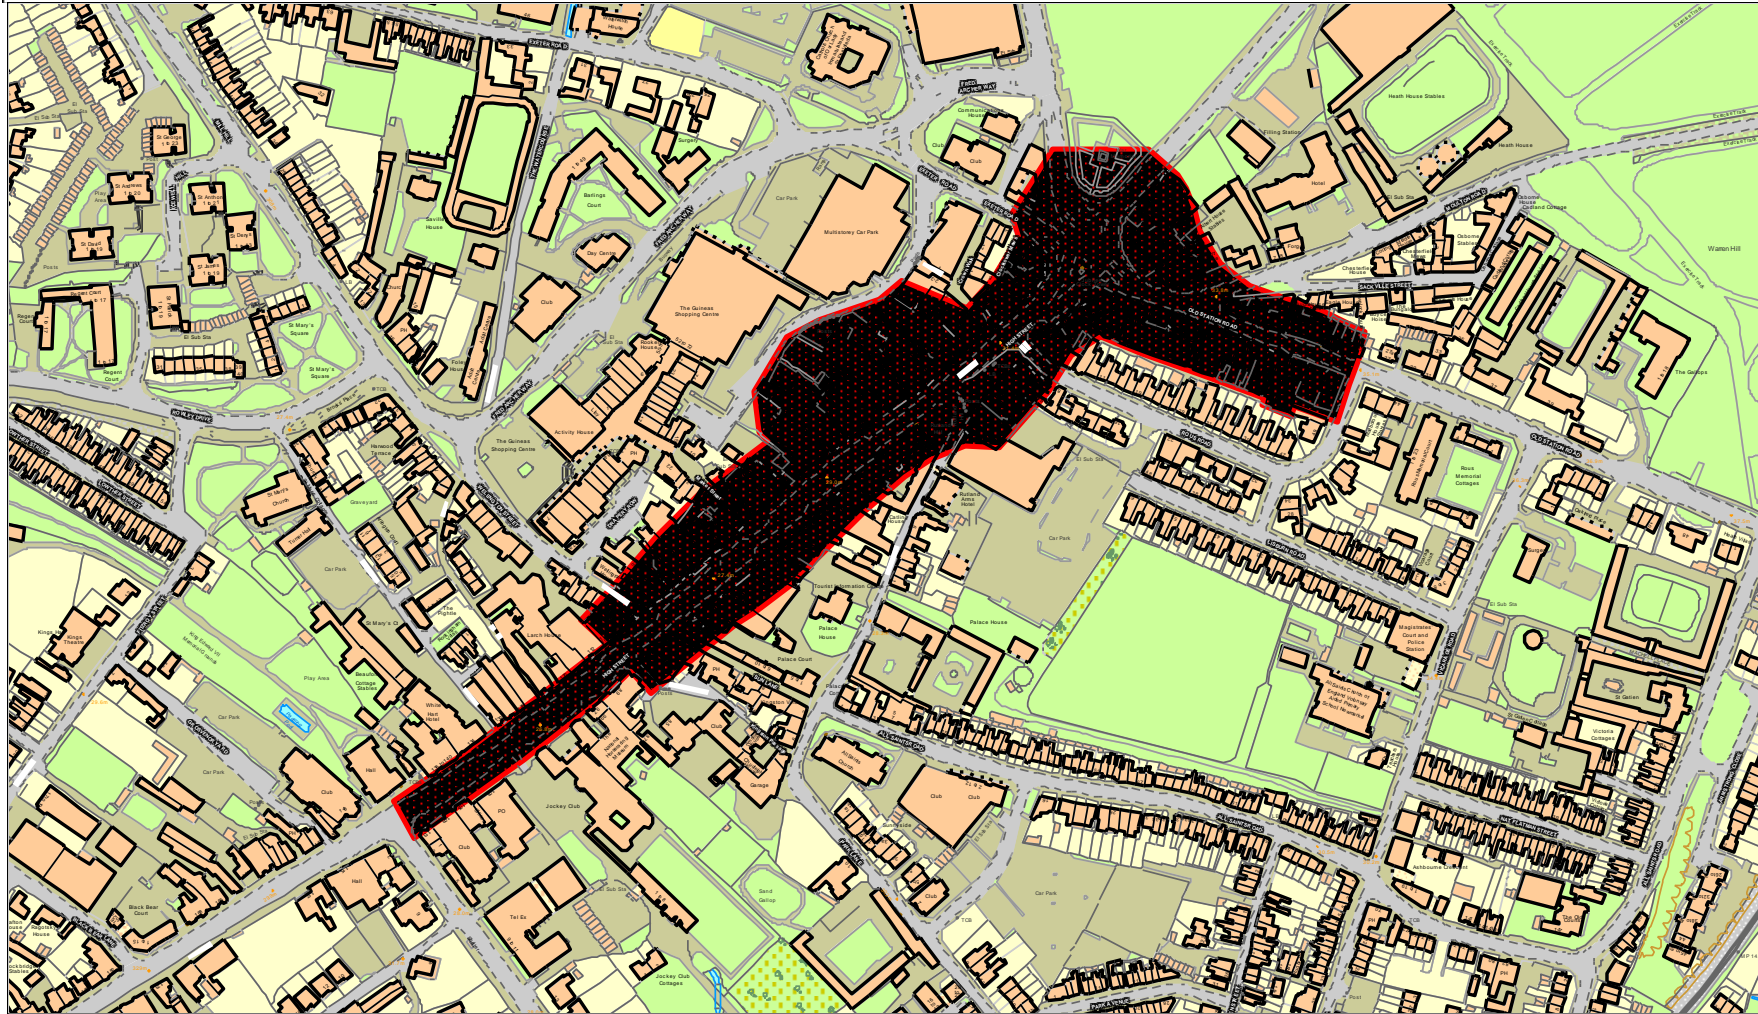

High Street and Old Station Road, Newmarket - AQMA boundary

Forest Heath District Council
College Heath Road, Mildenhall, Suffolk, IP28 7EY
Tel: 01838 719000. www.forest-heath.gov.uk

© Crown copyright. All rights reserved. 100023282. 2009.

Scale 1/2306

Date 18/2/2009

Centre = 564437 E 263414 N