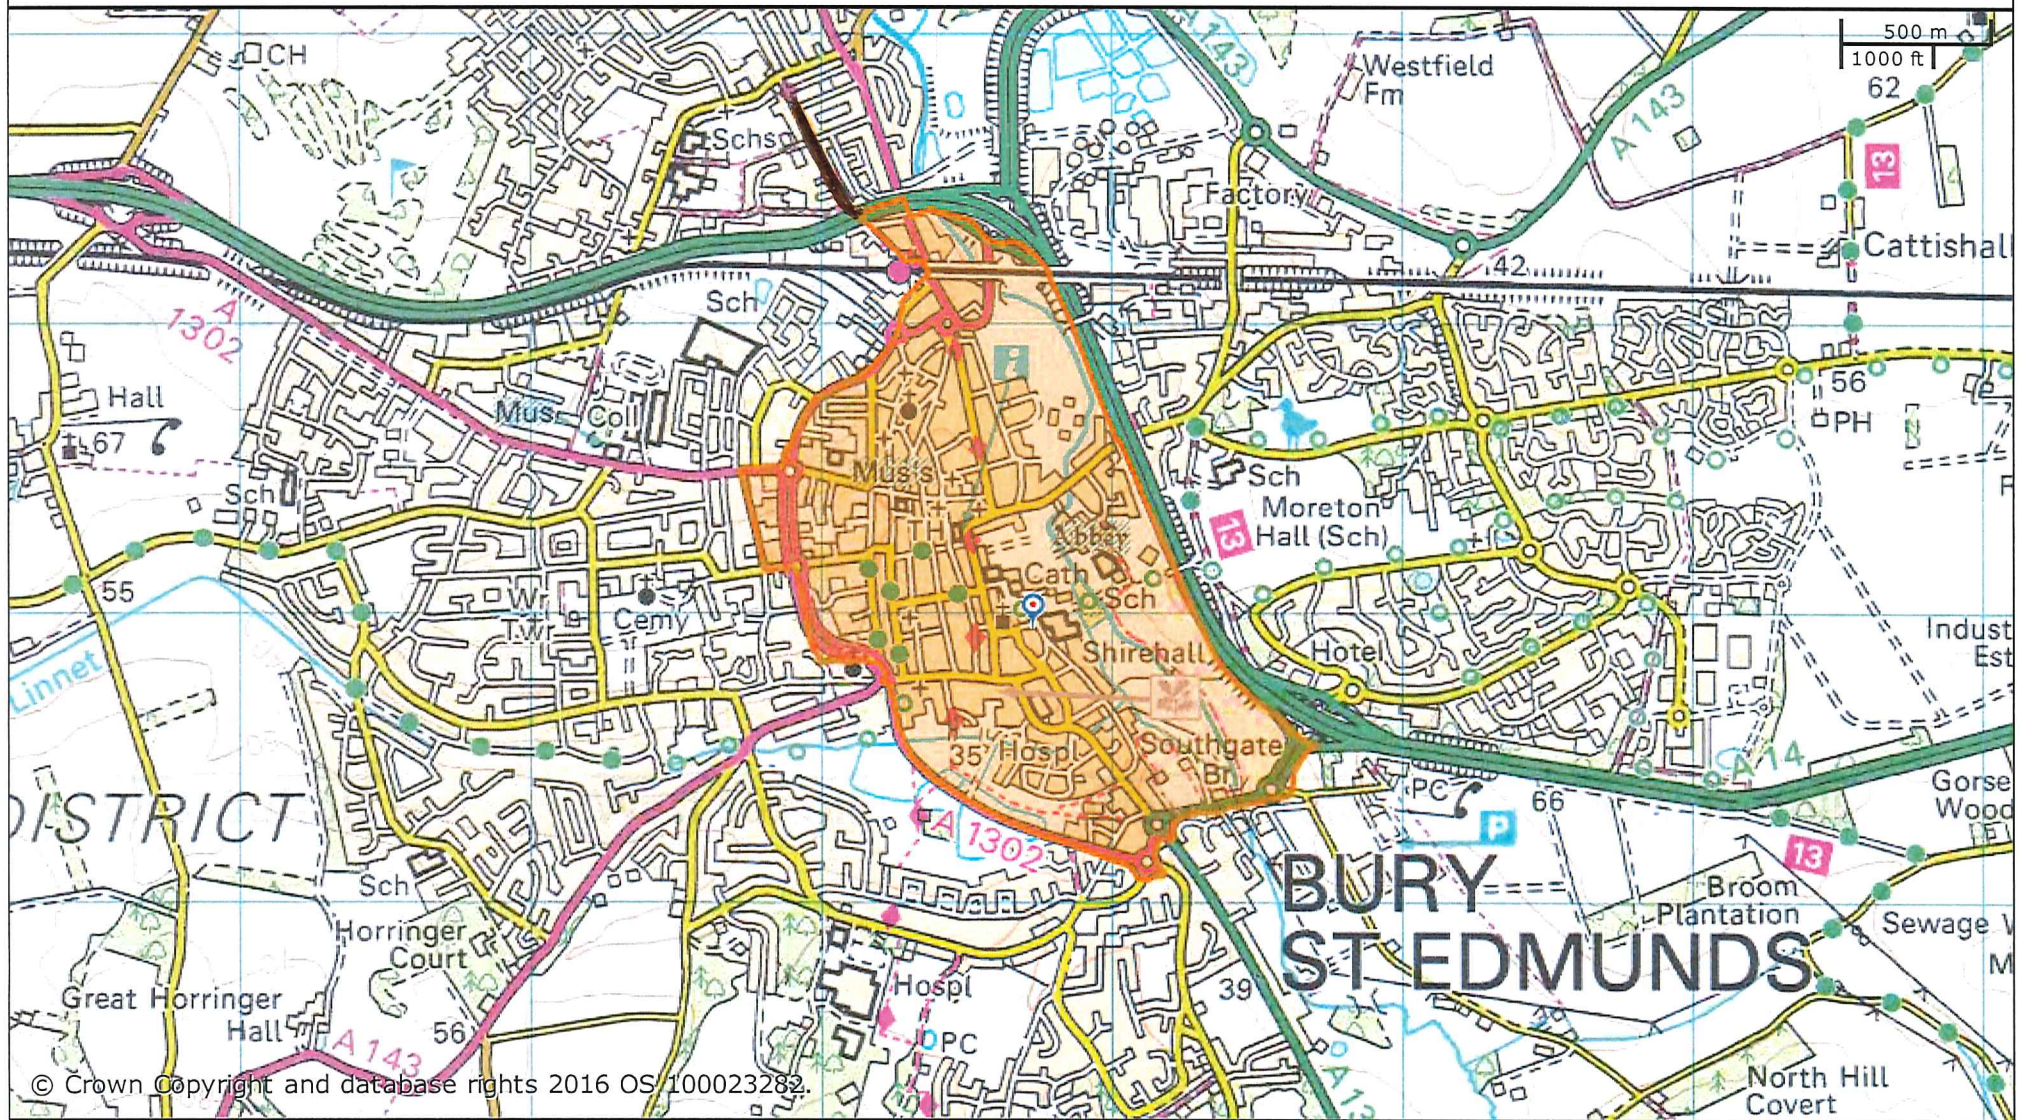

BSE DRAFT PSPO RESTRICTED AREA

© Crown Copyright and database rights 2016 OS 100023282.

St Edmundsbury BC
Western Way
Bury St Edmunds
IP33 3YU
01284 763233

Forest Heath & St Edmundsbury councils
West Suffolk
working together
www.westsuffolk.gov.uk

Forest Heath DC
College Heath Road
Mildenhall
IP28 7EY
01638 719000

Scale: 1:25000
Printed on: 15/12/2016 at 16:42 PM by cflittner

© Crown Copyright and database rights 2016
OS 100023282/100019675.