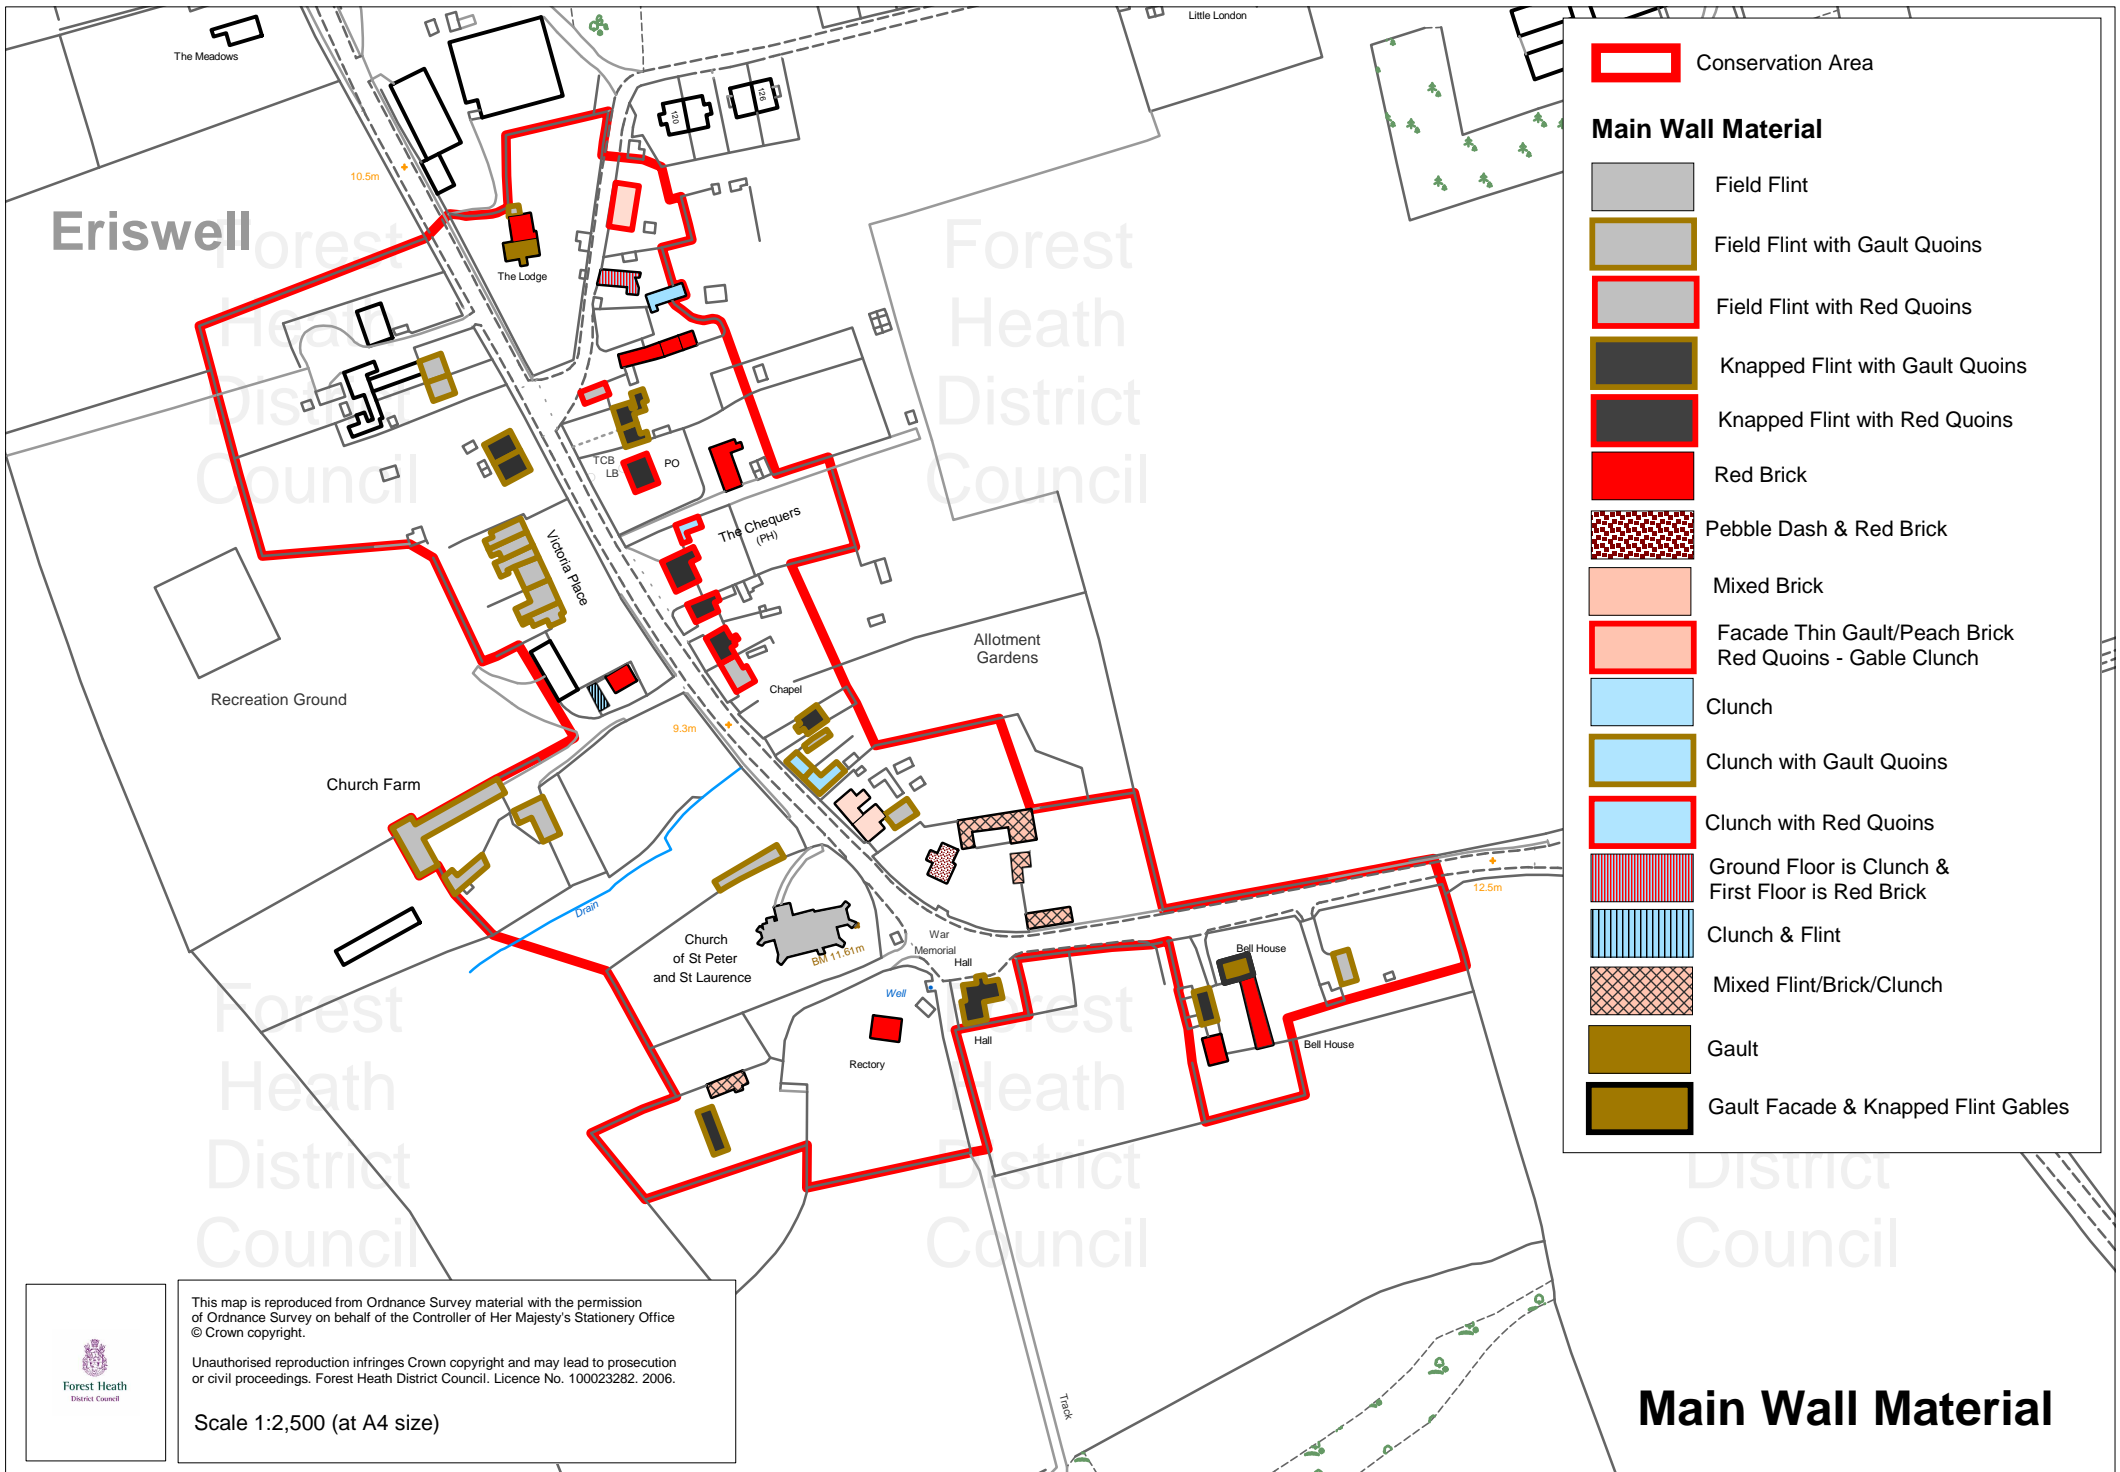

Conservation Area

Main Wall Material

- Conservation Area
- Field Flint
- Field Flint with Gault Quoins
- Field Flint with Red Quoins
- Knapped Flint with Gault Quoins
- Knapped Flint with Red Quoins
- Red Brick
- Pebble Dash & Red Brick
- Mixed Brick
- Facade Thin Gault/Peach Brick Red Quoins - Gable Clunch
- Clunch
- Clunch with Gault Quoins
- Clunch with Red Quoins
- Ground Floor is Clunch & First Floor is Red Brick
- Clunch & Flint
- Mixed Flint/Brick/Clunch
- Gault
- Gault Facade & Knapped Flint Gables

This map is reproduced from Ordnance Survey material with the permission of Ordnance Survey on behalf of the Controller of Her Majesty's Stationery Office © Crown copyright.

Unauthorised reproduction infringes Crown copyright and may lead to prosecution or civil proceedings. Forest Heath District Council. Licence No. 100023282. 2006.

Scale 1:2,500 (at A4 size)

Main Wall Material