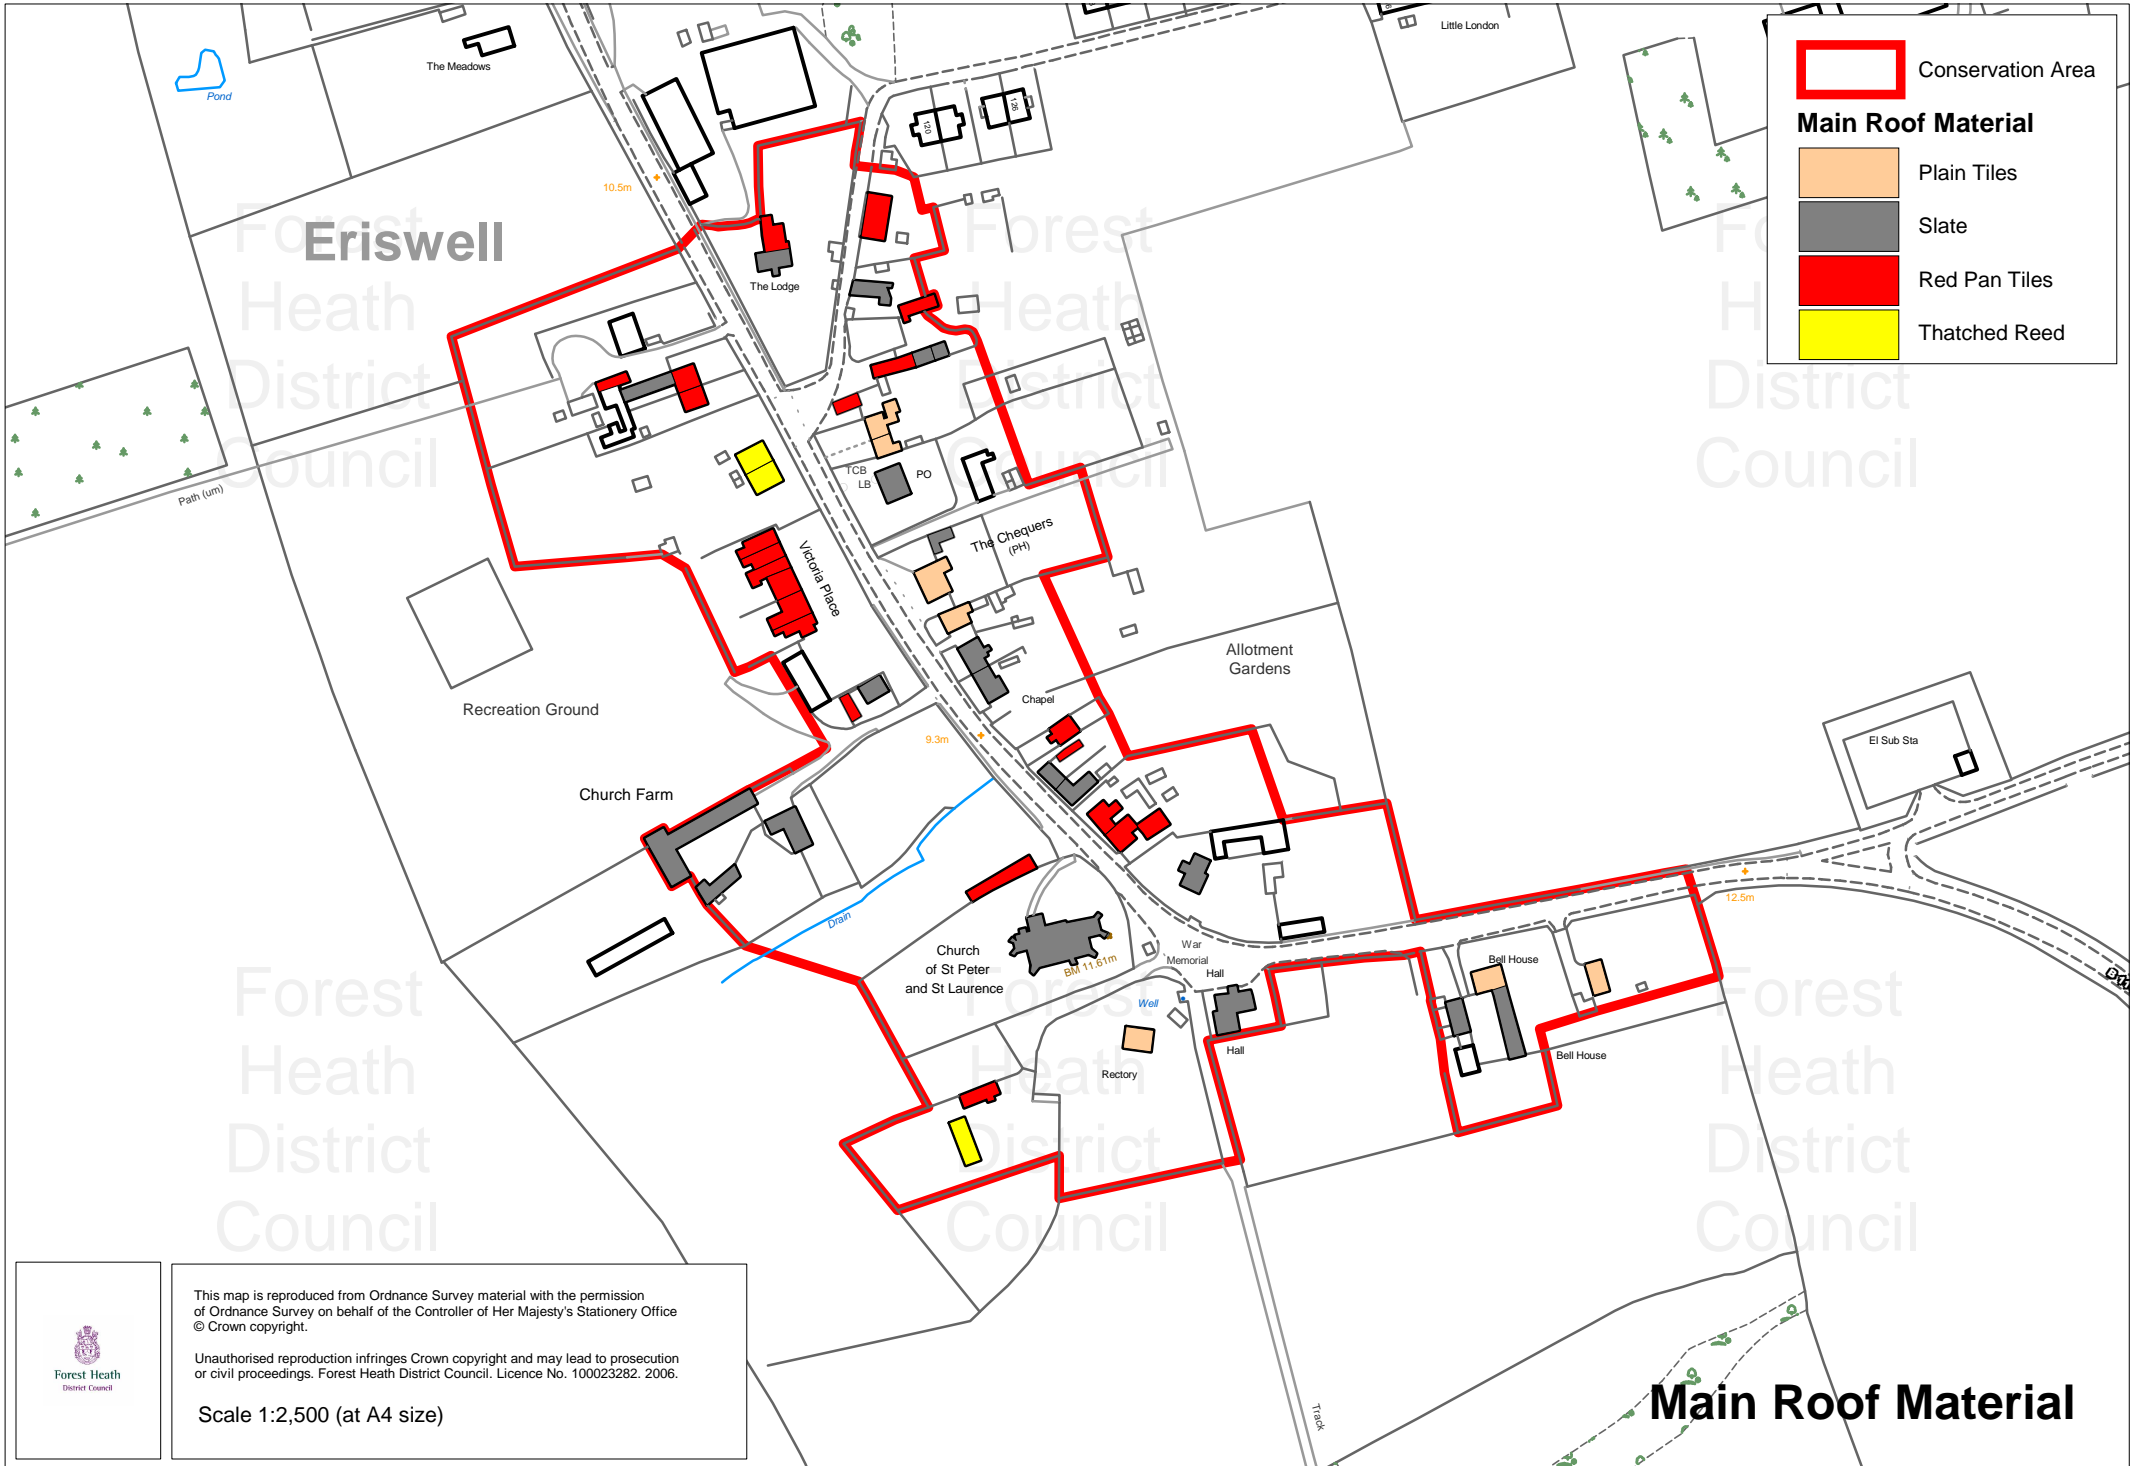

Main Roof Material

This map is reproduced from Ordnance Survey material with the permission of Ordnance Survey on behalf of the Controller of Her Majesty's Stationery Office © Crown copyright.

Scale 1:2,500 (at A4 size)