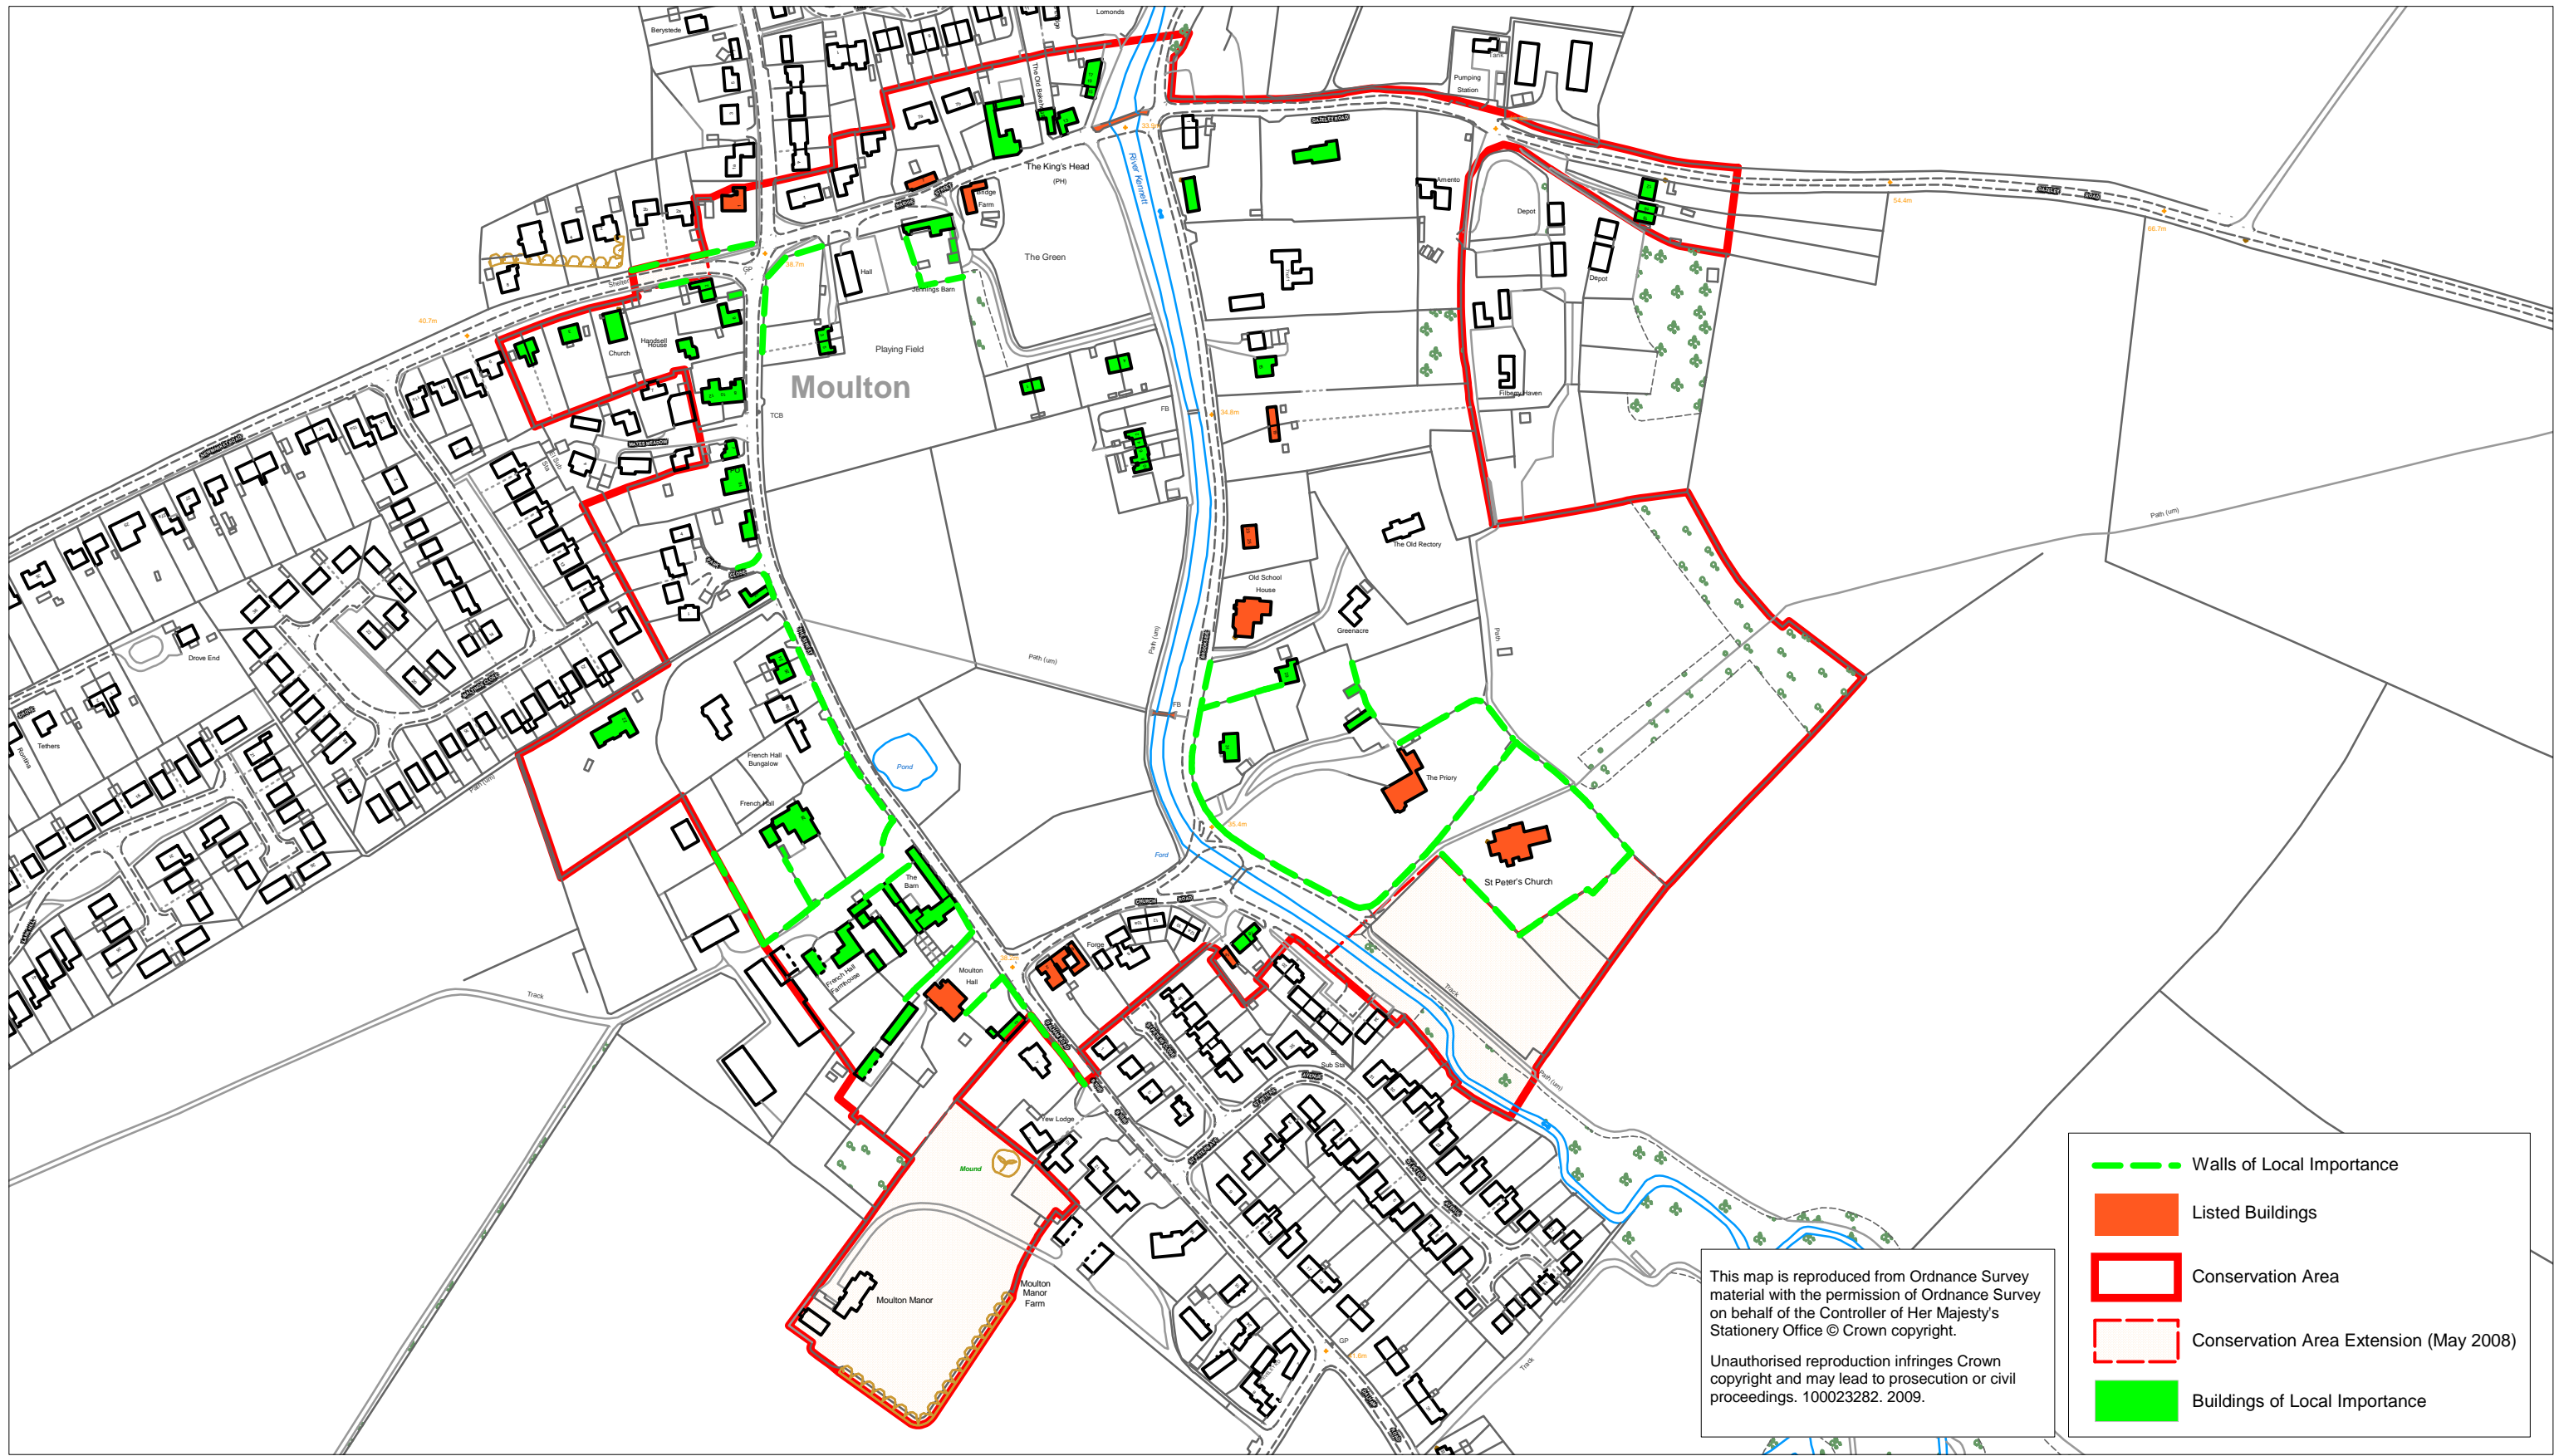

Moulton Conservation Area Built Environment

This map is reproduced from Ordnance Survey material with the permission of Ordnance Survey on behalf of the Controller of Her Majesty's Stationery Office © Crown copyright.
 Unauthorised reproduction infringes Crown copyright and may lead to prosecution or civil proceedings. 100023282. 2009.

-  Walls of Local Importance
-  Listed Buildings
-  Conservation Area
-  Conservation Area Extension (May 2008)
-  Buildings of Local Importance

Moulton Conservation Area Views & Open Space